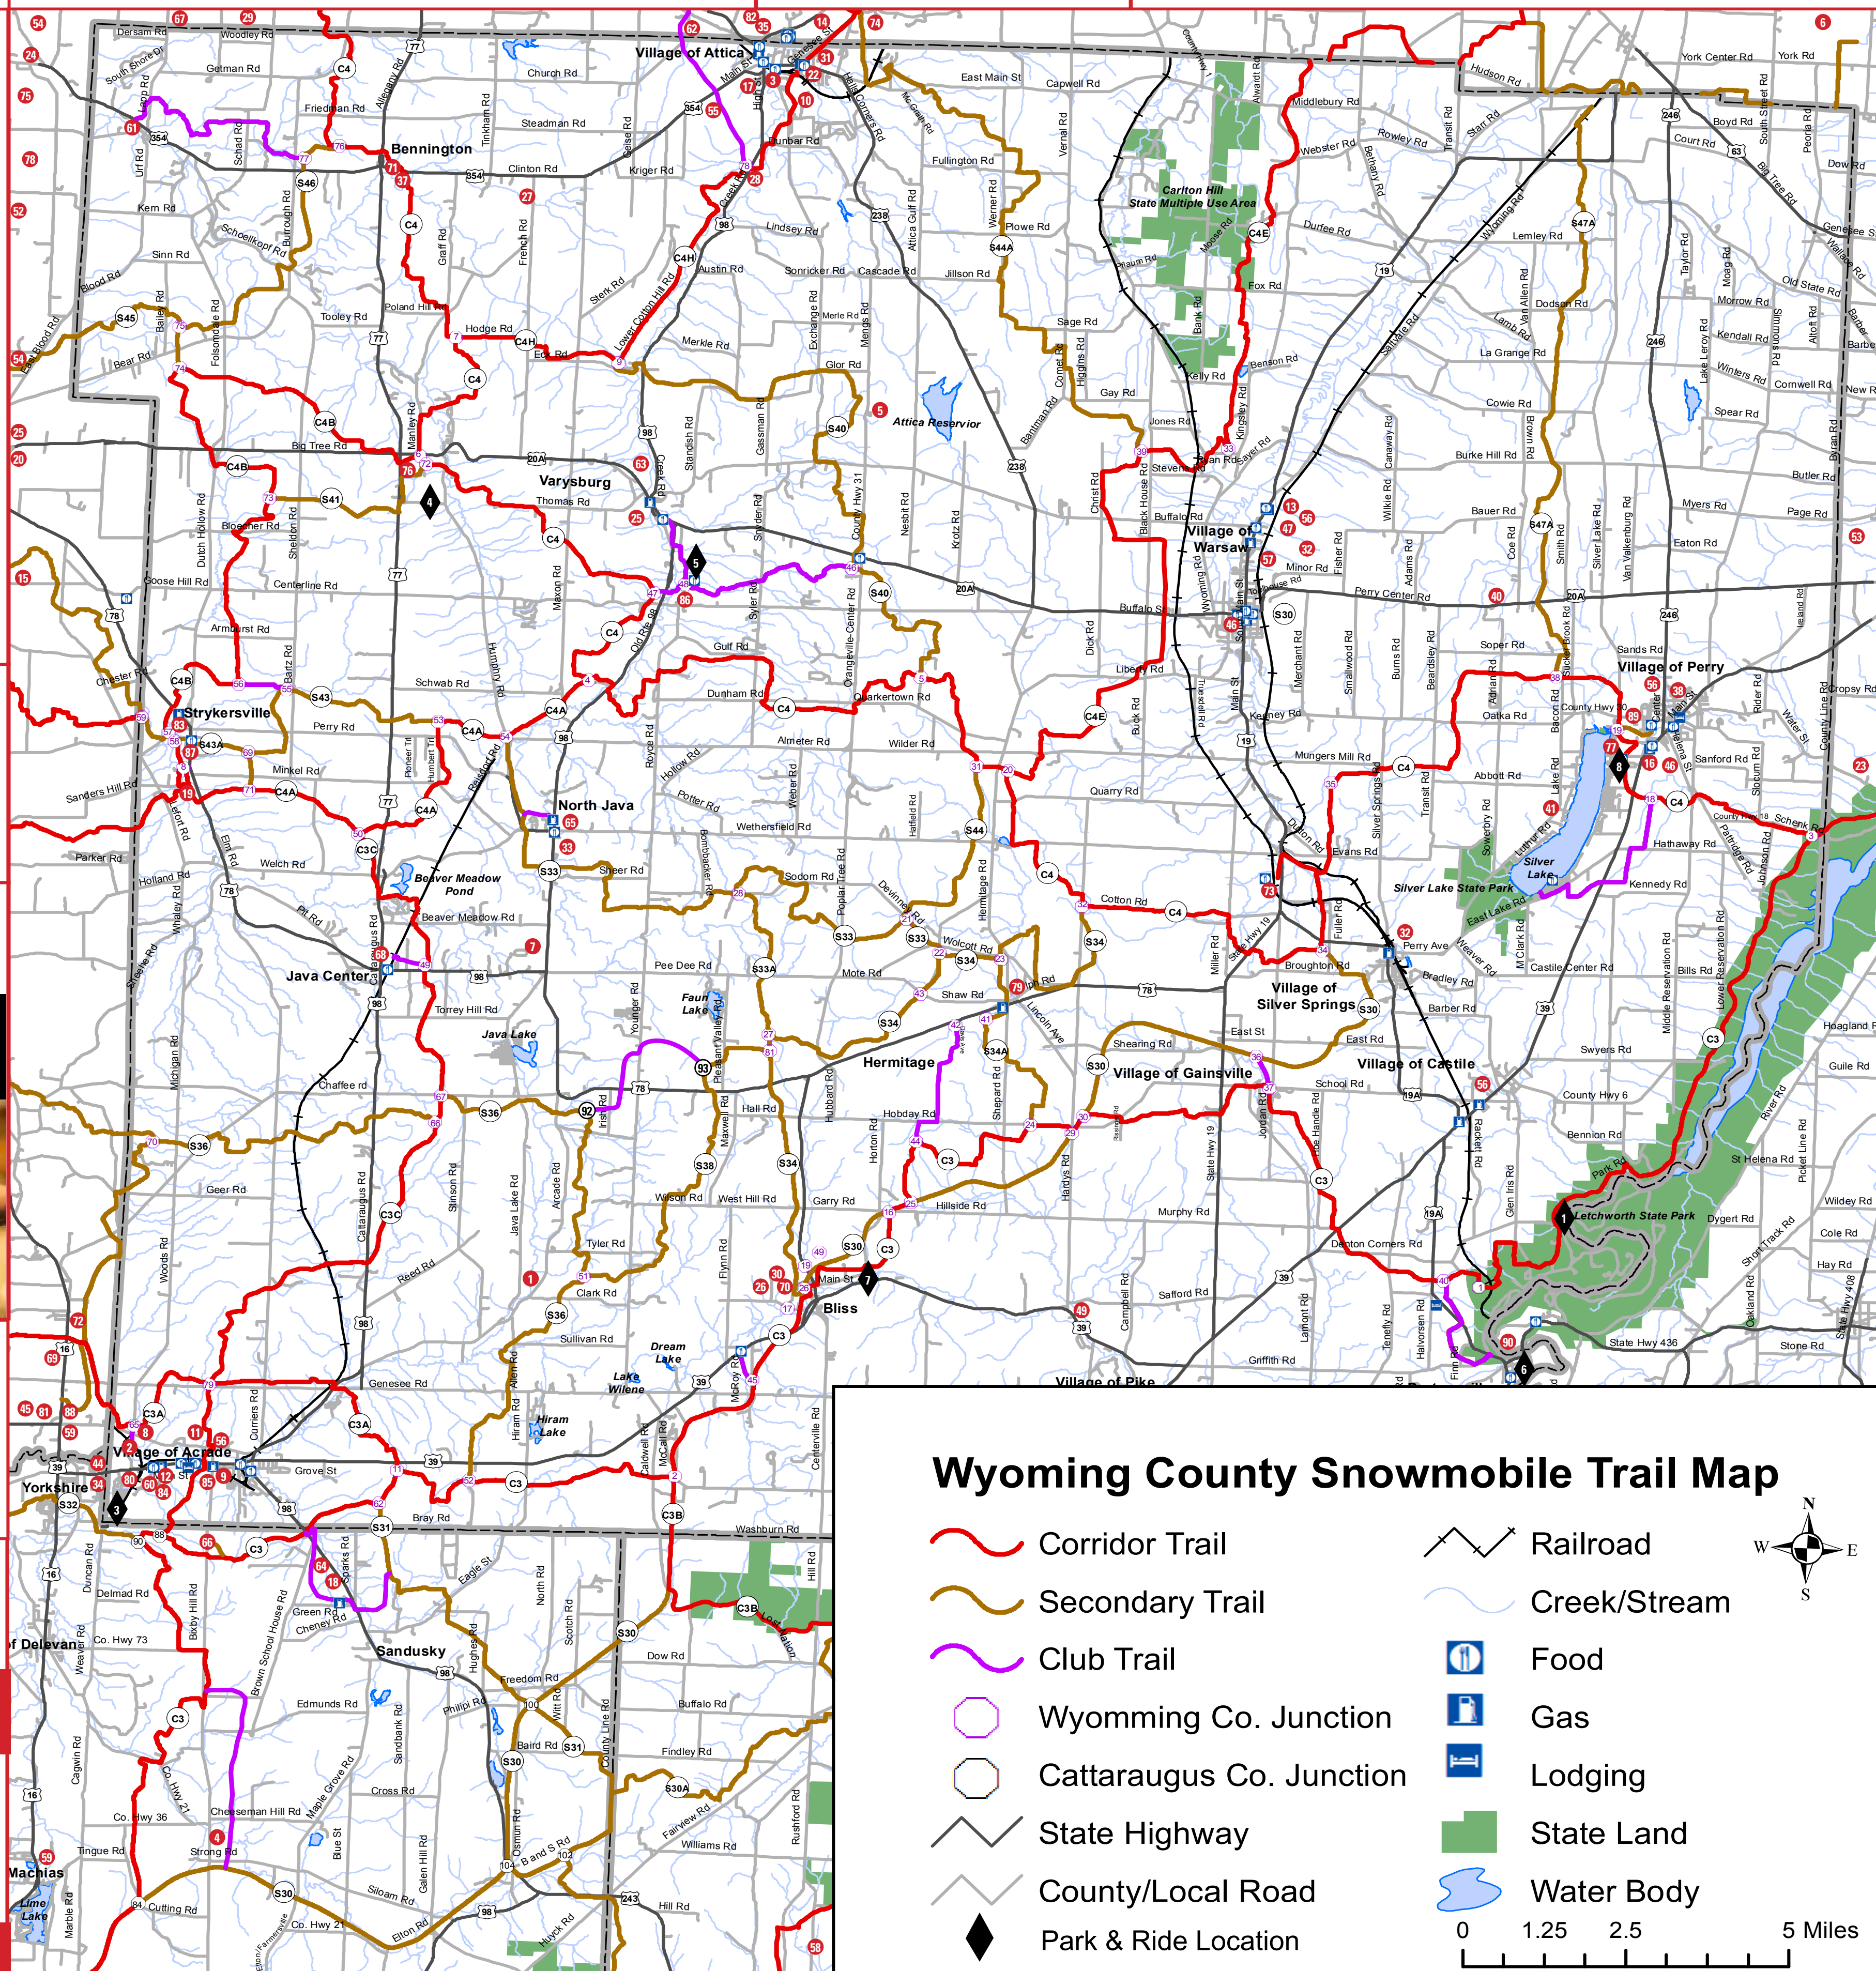

Junior
Scout League
Instructors
Hunter Training

Hours:
11:00 am - 7

Silver Lake Sportsmen's Club
Walker Road 237-2110
Silver Lake, NY
*Member - Wyoming County Wildlife Federation

77 THE HOLE IN THE WALL RESTAURANT & LOUNGE
7056 Standpipe Road, Perry - est. 1932 - 585.237.3003